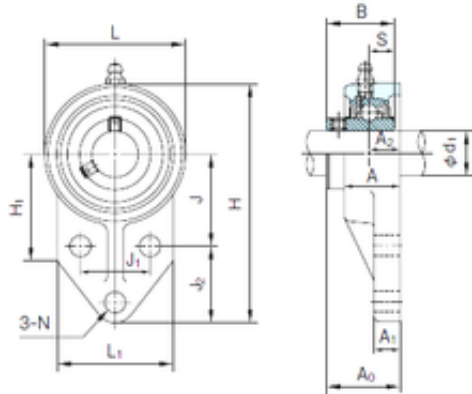

## NACHI UCFK201 bearing units

Bearing No. UCFK201

Bore Diameter	12 mm
d	12 mm
A0	33.3 mm
A	25.5 mm
A1	13 mm
B	31 mm
H	110 mm
H1	52 mm
J	42 mm
L	62 mm
L1	52 mm
N	10 mm
S	12.7 mm
Bolt (G)	M8
A2	15 mm
J1	32 mm
J2	27 mm

UCFK201 Bearing 2D drawings and 3D CAD models