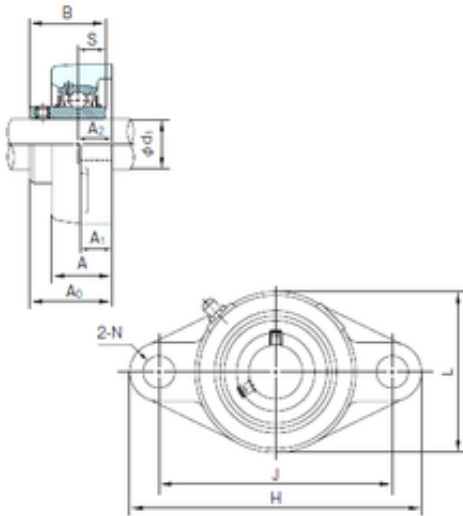

## NACHI UCFL217 bearing units

Bearing No. UCFL217

Bore Diameter	85 mm
d1	85 mm
A0	87.6 mm
A	63 mm
A1	26 mm
B	85.7 mm
H	305 mm
J	248 mm
L	190 mm
L1	198 mm
N	25 mm
S	34.1 mm
Bolt (G)	M22
A2	36 mm

UCFL217 Bearing 2D drawings and 3D CAD models