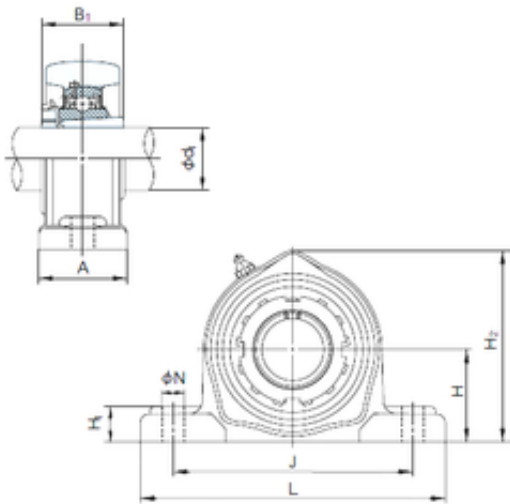

BEARING SUDAMERICANA, S.A.

NACHI UKPK320+H2320 bearing units

Bearing No. UKPK320+H2320

UKPK320+H2320 Bearing 2D drawings and 3D CAD models

Bore Diameter	90 mm
d	90 mm
H	140 mm
A	115 mm
B1	97 mm
H1	55 mm
H2	282 mm
J	380 mm
L	475 mm
N	35 mm
Bolt (G)	M30