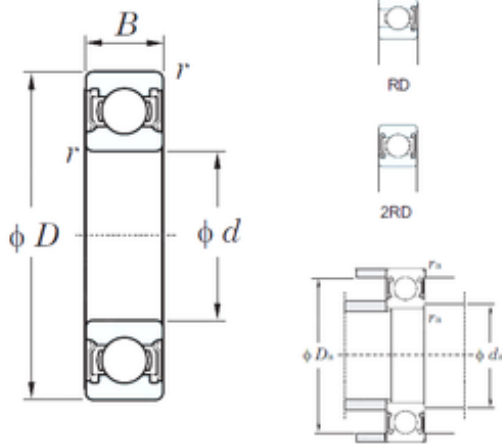

## BEARING SUDAMERICANA, S.A.

28 mm x 52 mm x 12 mm KOYO 60/28-2RD  
deep groove ball bearings

Bearing No. 60/28-2RD

Size	28x52x12 mm
Bore Diameter	28 mm
Outer Diameter	52 mm
Width	12 mm
d	28 mm
D	52 mm
B	12 mm
C	12 mm
r min.	0,6 mm
da min.	32 mm
da max	33 mm
Da max.	48 mm
ra max.	0,6 mm
Weight	0,097 Kg
Basic dynamic load rating (C)	12,4 kN
Basic static load rating (C0)	7,4 kN
(Grease) Lubrication Speed	13000 r/min

60/28-2RD Bearing 2D drawings and 3D CAD models