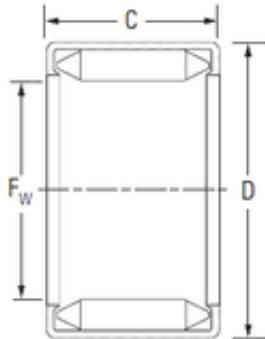

BEARING SUDAMERICANA, S.A.

KOYO BT1412 needle roller bearings

Bearing No. BT1412

Size	22.225x28.575x19.05 mm
Bore Diameter	22,225 mm
Outer Diameter	28,575 mm
Width	19,05 mm
Fw	22,225 mm
D	28,575 mm
C	19,05 mm
Weight	0,026 Kg
Basic dynamic load rating (C)	15,5 kN
Basic static load rating (C0)	26,5 kN

BT1412 Bearing 2D drawings and 3D CAD models