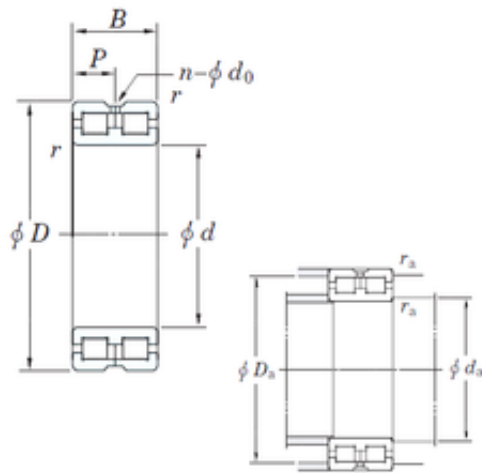

### 190 mm x 240 mm x 50 mm KOYO DC4838AVW cylindrical roller bearings

Bearing No. DC4838AVW

DC4838AVW Bearing 2D drawings and 3D CAD models

Size	190x240x50 mm
Bore Diameter	190 mm
Outer Diameter	240 mm
Width	50 mm
d	190 mm
D	240 mm
B	50 mm
C	50 mm
n	4 mm
p	25 mm
r min.	1,5 mm
da min.	198,5 mm
Da max.	231,5 mm
ra max.	1,5 mm
Weight	5,65 Kg
Basic dynamic load rating (C)	327 kN
Bearing No.	DC4838AVW
r(min)	1.5
Cr	327
C0r	782
S	- mm
P	25
n(qty)	4
do	4
da(min)	198.5

## BEARING SUDAMERICANA, S.A.

Da(max)	231.5
ra(max)	1.5
(Refer.) Mass(Fixed side)(kg)	5.65