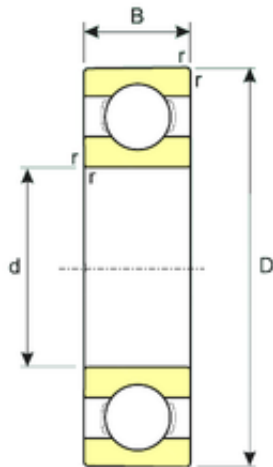

## BEARING SUDAMERICANA, S.A.

12 mm x 32 mm x 10 mm ISB SS 6201 deep groove ball bearings

Bearing No. SS 6201

Size	12x32x10 mm
Bore Diameter	12 mm
Outer Diameter	32 mm
Width	10 mm
d	12 mm
D	32 mm
B	10 mm
C	10 mm
Basic dynamic load rating (C)	5,733 kN
Basic static load rating (C0)	2,94 kN
(Grease) Lubrication Speed	24480 r/min
(Oil) Lubrication Speed	28800 r/min

SS 6201 Bearing 2D drawings and 3D CAD models