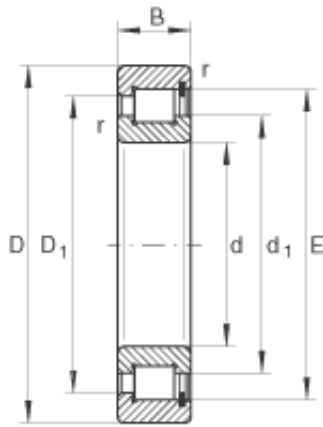

BEARING SUDAMERICANA, S.A.

600 mm x 730 mm x 60 mm INA SL1818/600-E-TB cylindrical roller bearings

Bearing No. SL1818/600-E-TB

SL1818/600-E-TB Bearing 2D drawings and 3D CAD models

Size	600x730x60 mm
Bore Diameter	600 mm
Outer Diameter	730 mm
Width	60 mm
d	600 mm
D	730 mm
B	60 mm
D ₁	687,4 mm
d ₁	644,5 mm
E	704 mm
r _{min}	3 mm
s	5 mm / Axial displacement
m	49,7 kg / Weight
C _r	1270000 N / Dynamic load rating (radial)
C _{0r}	2800000 N / Static load rating (radial)
C _{ur}	250000 N / Fatigue limit load, radial
n _G	450 1/min / Limiting speed
Category	Bearings
Inventory	0.0
Manufacturer Name	SCHAEFFLER GROUP
Minimum Buy Quantity	N/A
Weight / Kilogram	0
EAN	4012802071856