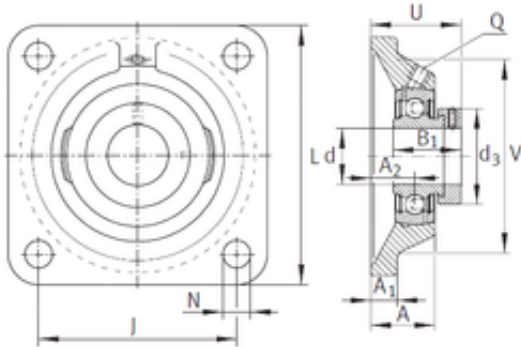

BEARING SUDAMERICANA, S.A.

INA PCJ2-3/16 bearing units

Bearing No. PCJ2-3/16

Bore Diameter	55,563 mm
d	55,563 mm
V	137,008 mm
U	67,488 mm
Thread (Q)	1/8 NPT
d3	75,997 mm
A	46,99 mm
A1	16,993 mm
B	48,489 mm
J	129,997 mm
L	162,509 mm
N	16,993 mm
A2	31,013 mm
Category	Bearings
Inventory	0.0
Manufacturer Name	SCHAEFFLER GROUP
Minimum Buy Quantity	N/A
Weight / Kilogram	0
EAN	4012802096712
Product Group	M06110

PCJ2-3/16 Bearing 2D drawings and 3D CAD models